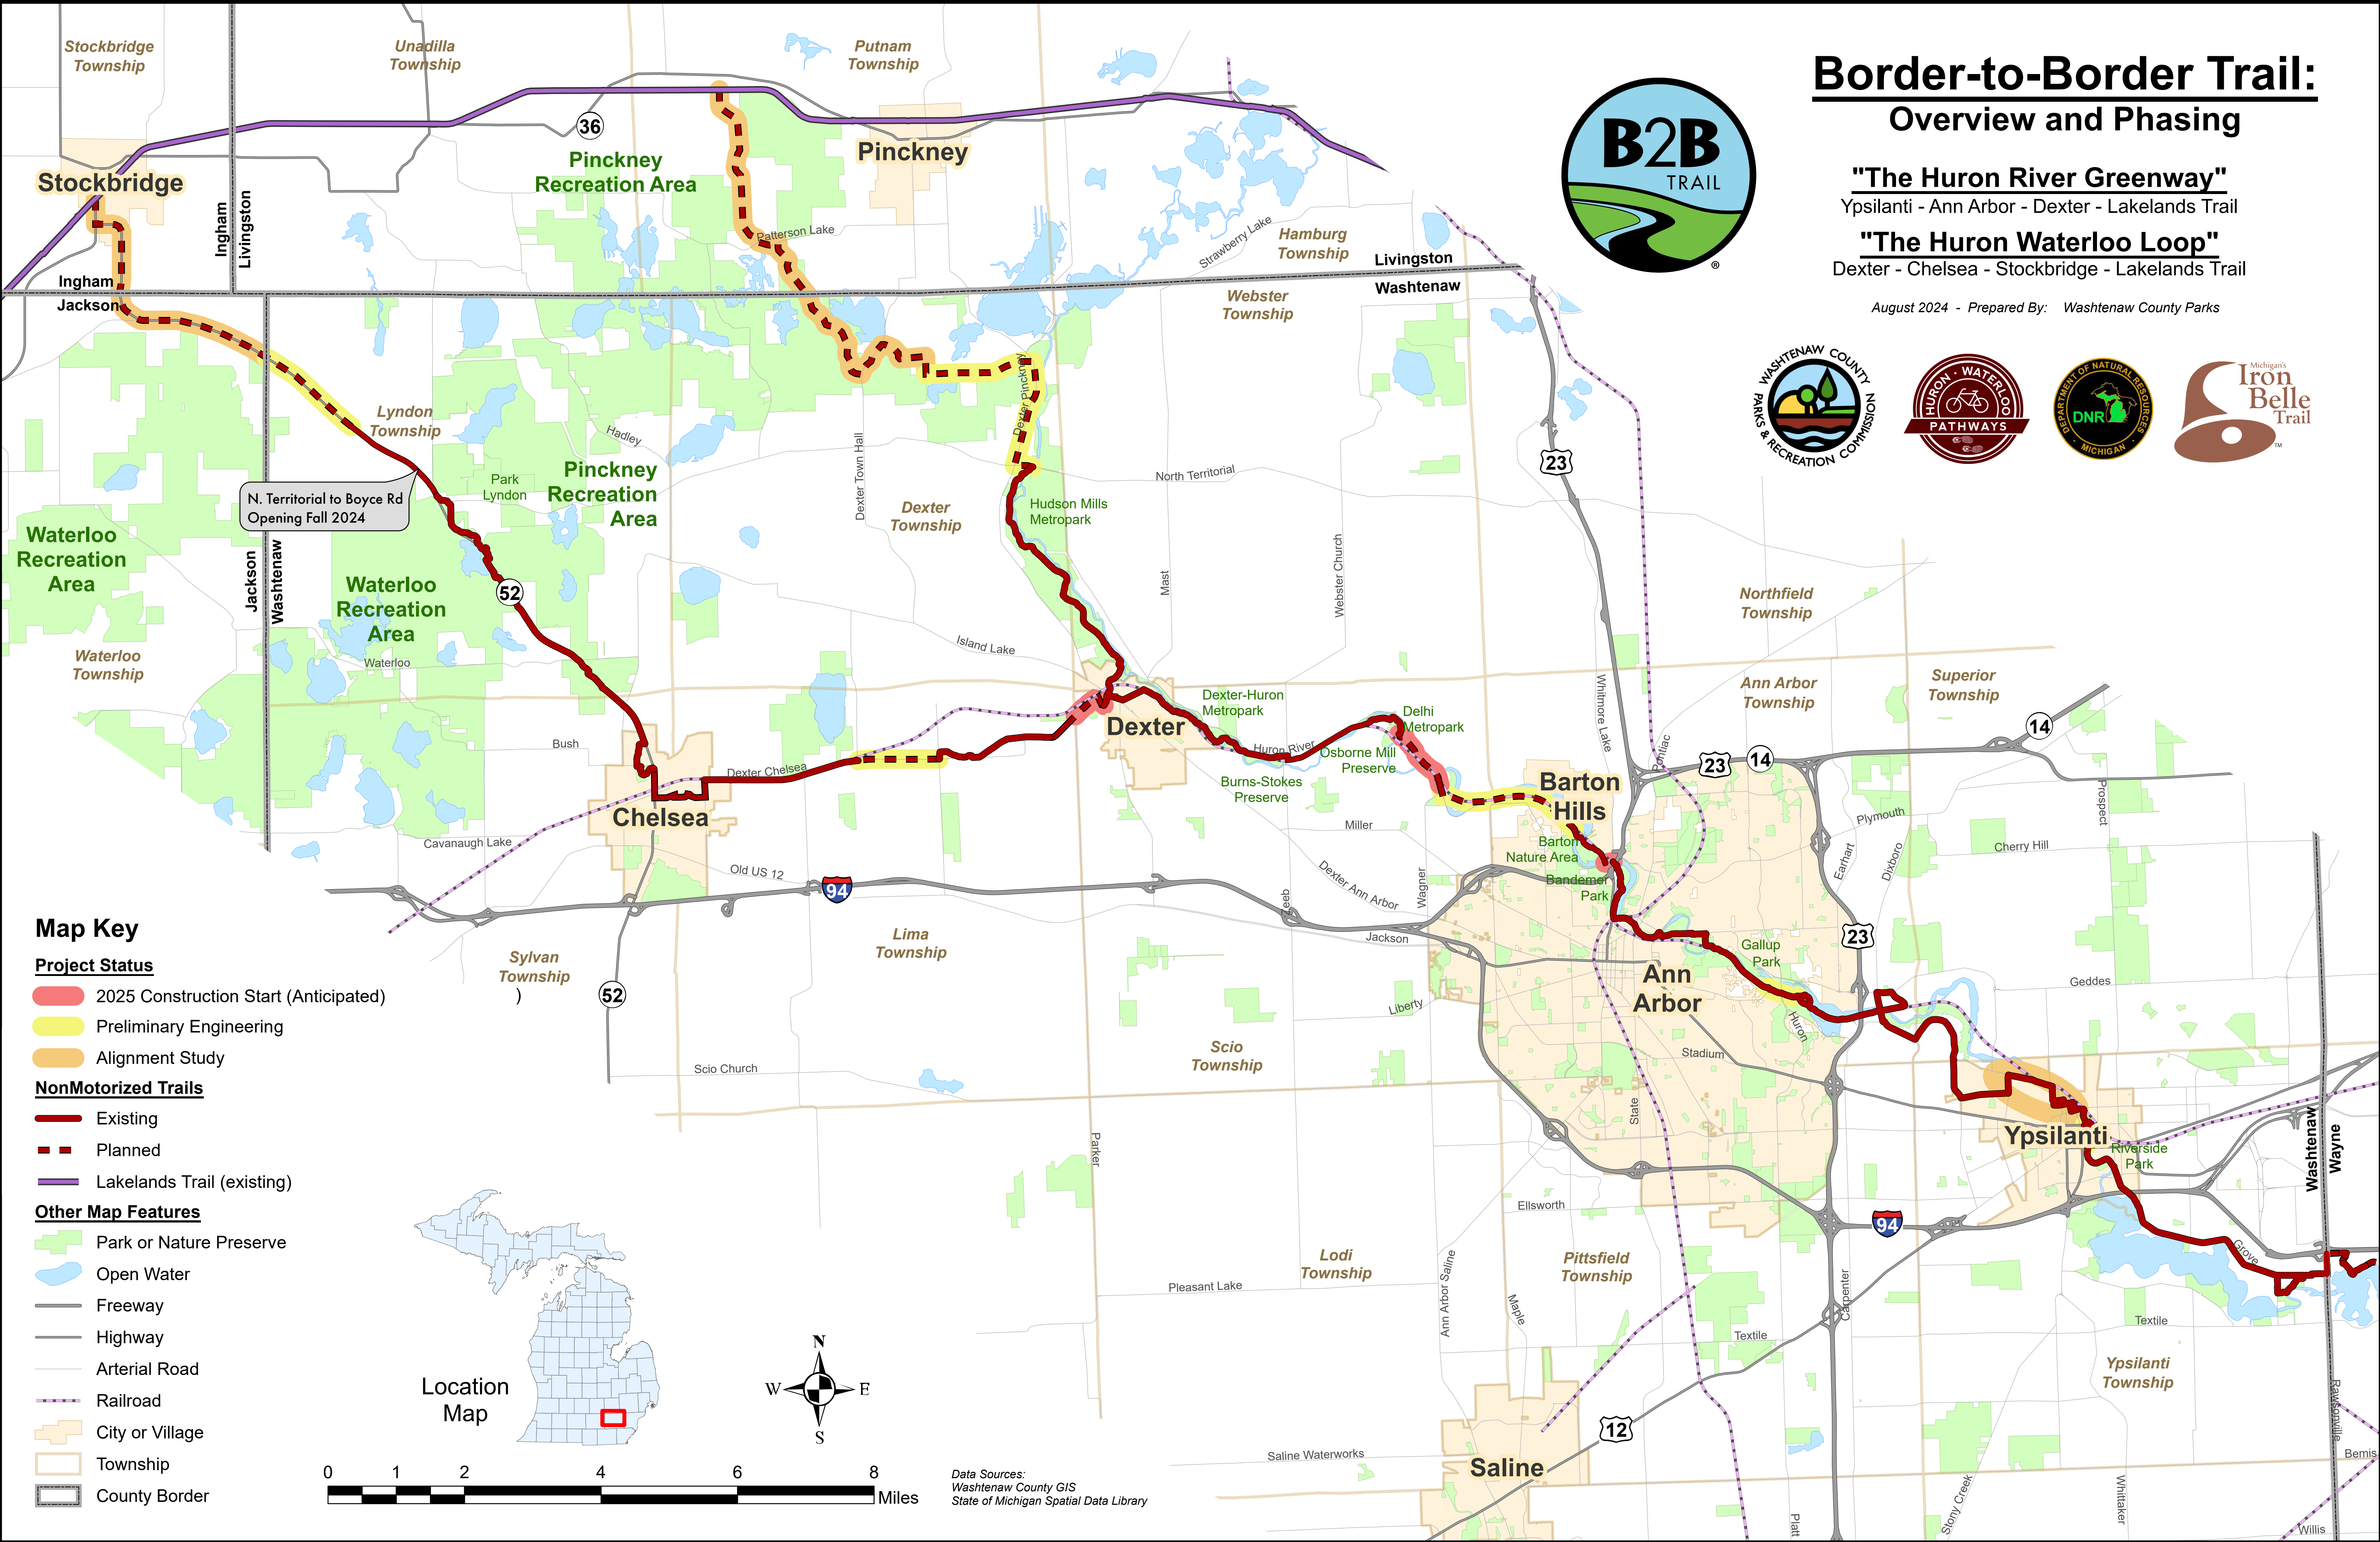

Border-to-Border Trail: Overview and Phasing

"The Huron River Greenway"

Ypsilanti - Ann Arbor - Dexter - Lakelands Trail

"The Huron Waterloo Loop"

Dexter - Chelsea - Stockbridge - Lakelands Trail

August 2024 - Prepared By: Washtenaw County Parks

Map Key

Project Status

- 2025 Construction Start (Anticipated)
- Preliminary Engineering
- Alignment Study

NonMotorized Trails

- Existing
- Planned
- Lakelands Trail (existing)

Other Map Features

- Park or Nature Preserve
- Open Water
- Freeway
- Highway
- Arterial Road
- Railroad
- City or Village
- Township
- County Border

Data Sources:
Washtenaw County GIS
State of Michigan Spatial Data Library