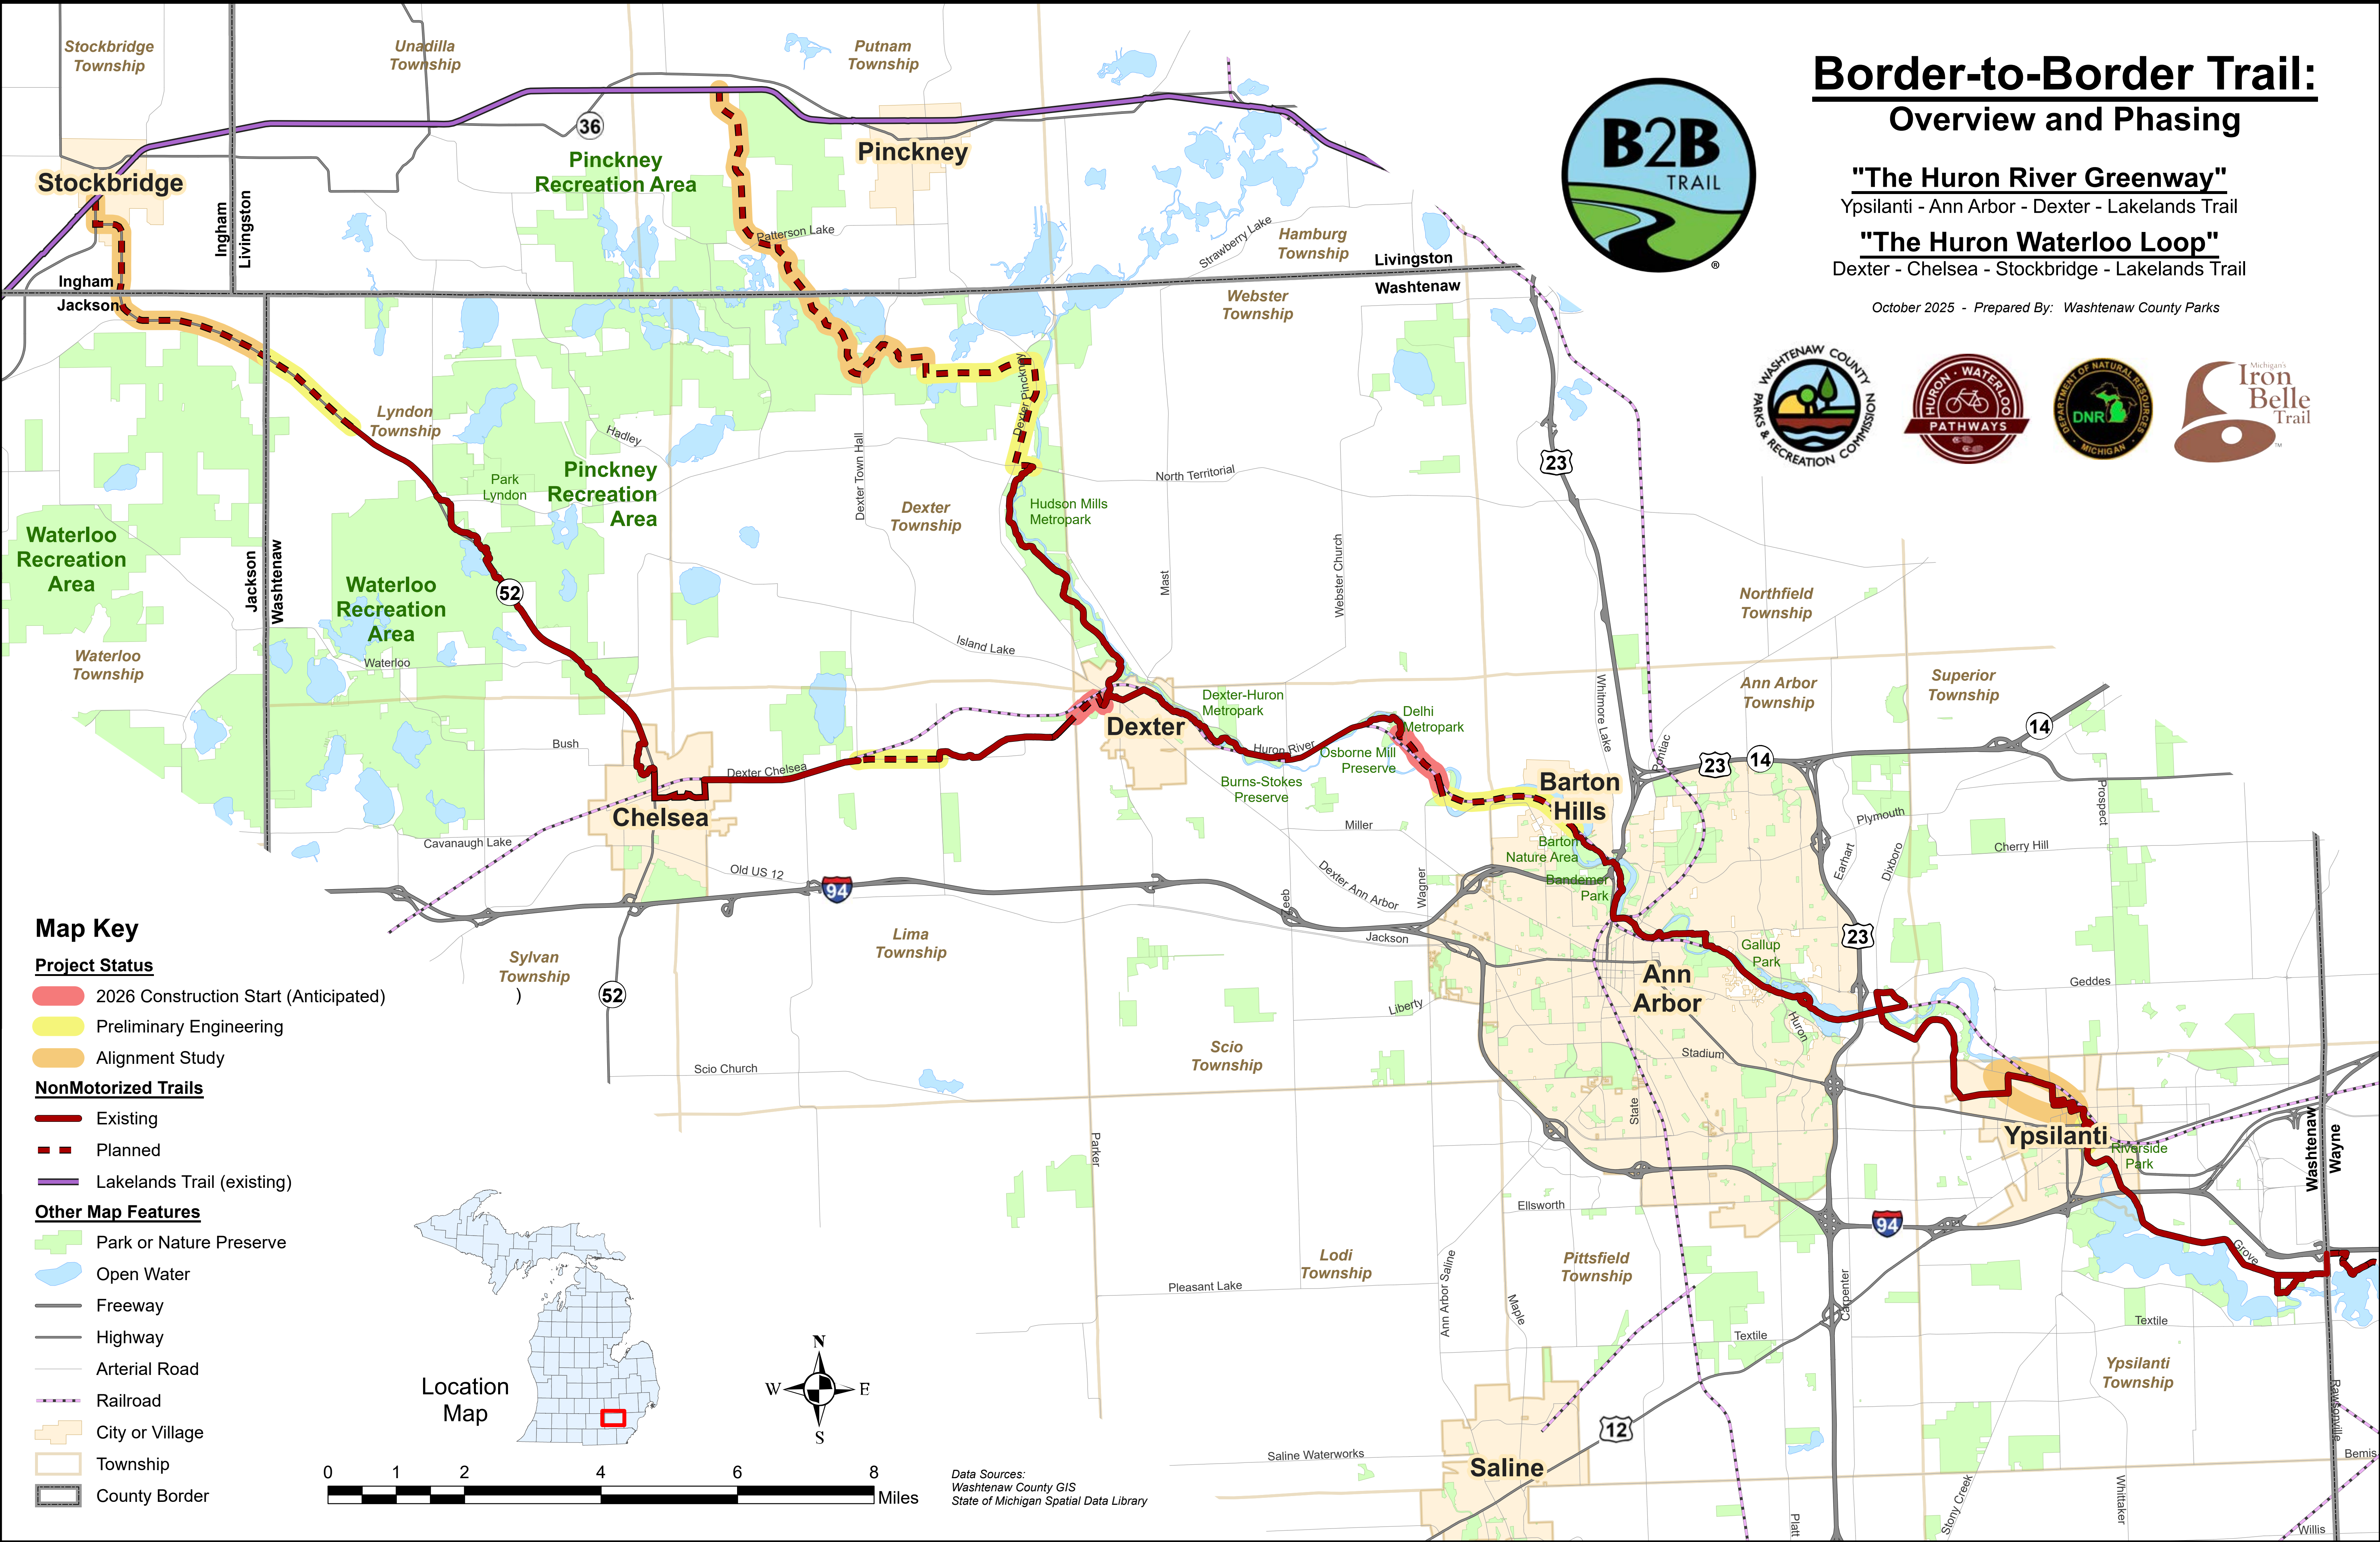

# Border-to-Border Trail: Overview and Phasing

## "The Huron River Greenway"

Ypsilanti - Ann Arbor - Dexter - Lakelands Trail

## "The Huron Waterloo Loop"

Dexter - Chelsea - Stockbridge - Lakelands Trail

October 2025 - Prepared By: Washtenaw County Parks

### Map Key